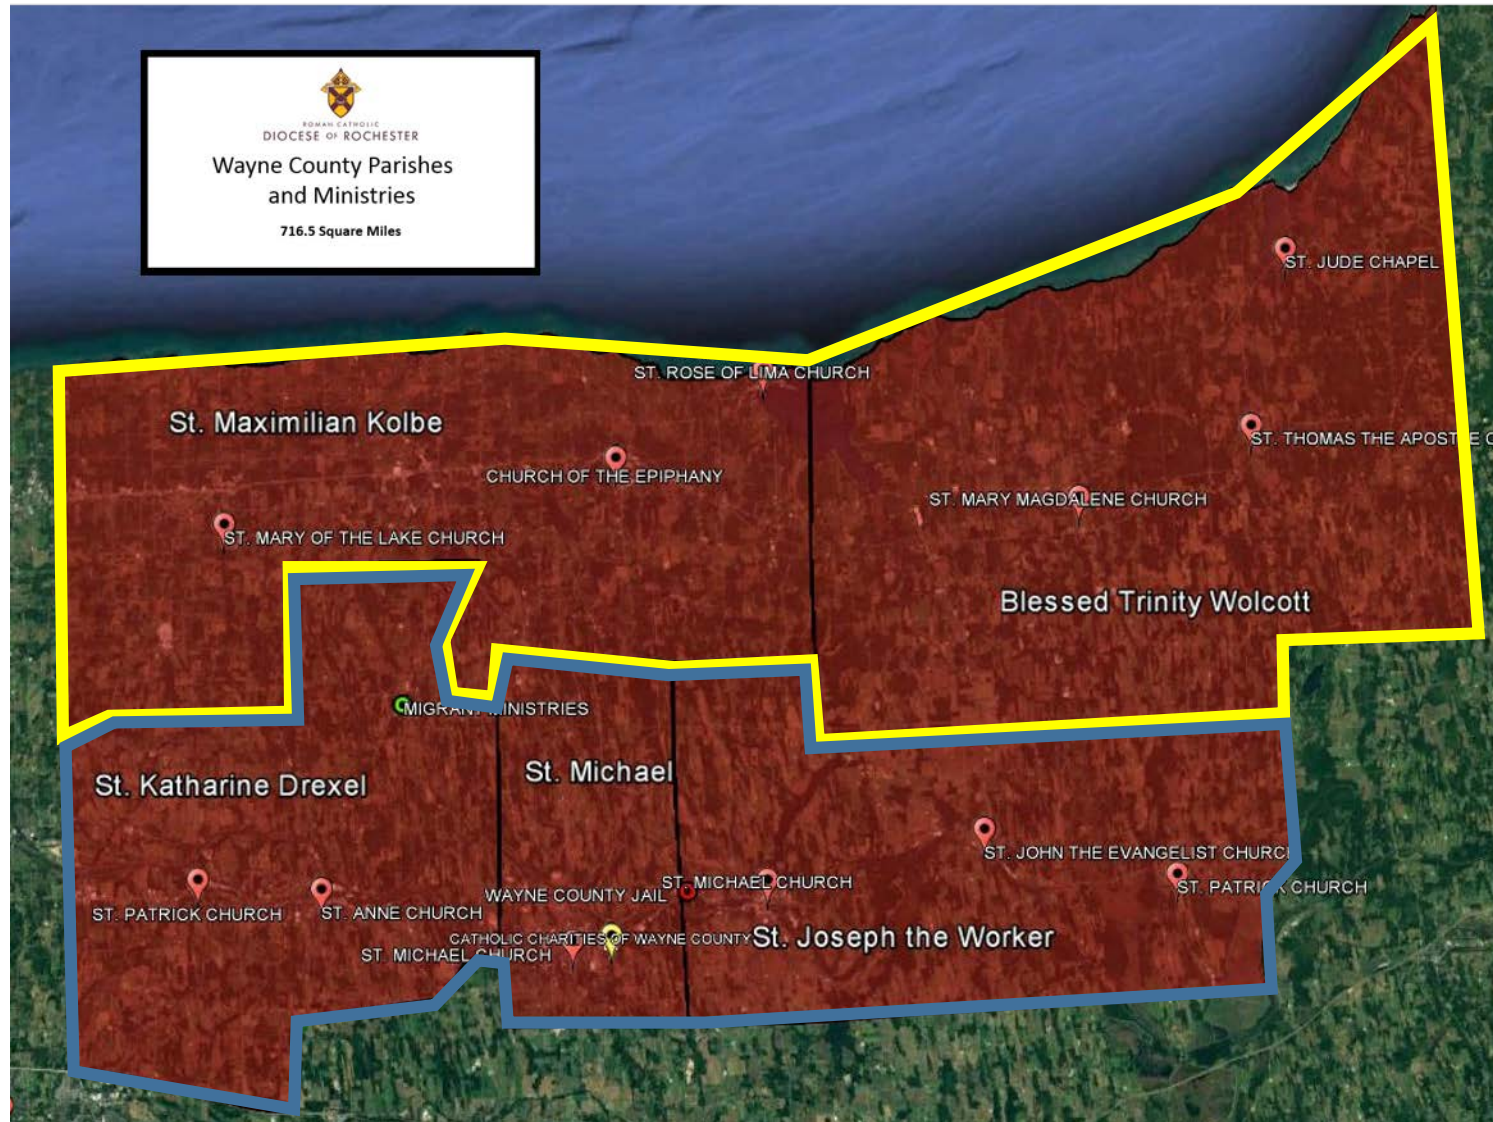

Configuration Scenario of 2 Pastors and 2 Parochial Vicars – Cluster SMK and CCBT; Cluster SKD, SM, and SJW

Configuration Scenario of 2 Pastors and 2 Parochial Vicars –
Cluster SKD and SMK; Cluster CCBT, SJW, and SM

Configuration Scenario of 3 Pastors and 1 Parochial Vicar –
Cluster SKD and SM; Cluster SJW and CCBT; Keep SMK the same

Configuration Scenario of 3 Pastors and 1 Parochial Vicar –
Cluster SMK and SKD; Cluster CCBT and SJW; Keep SM the same