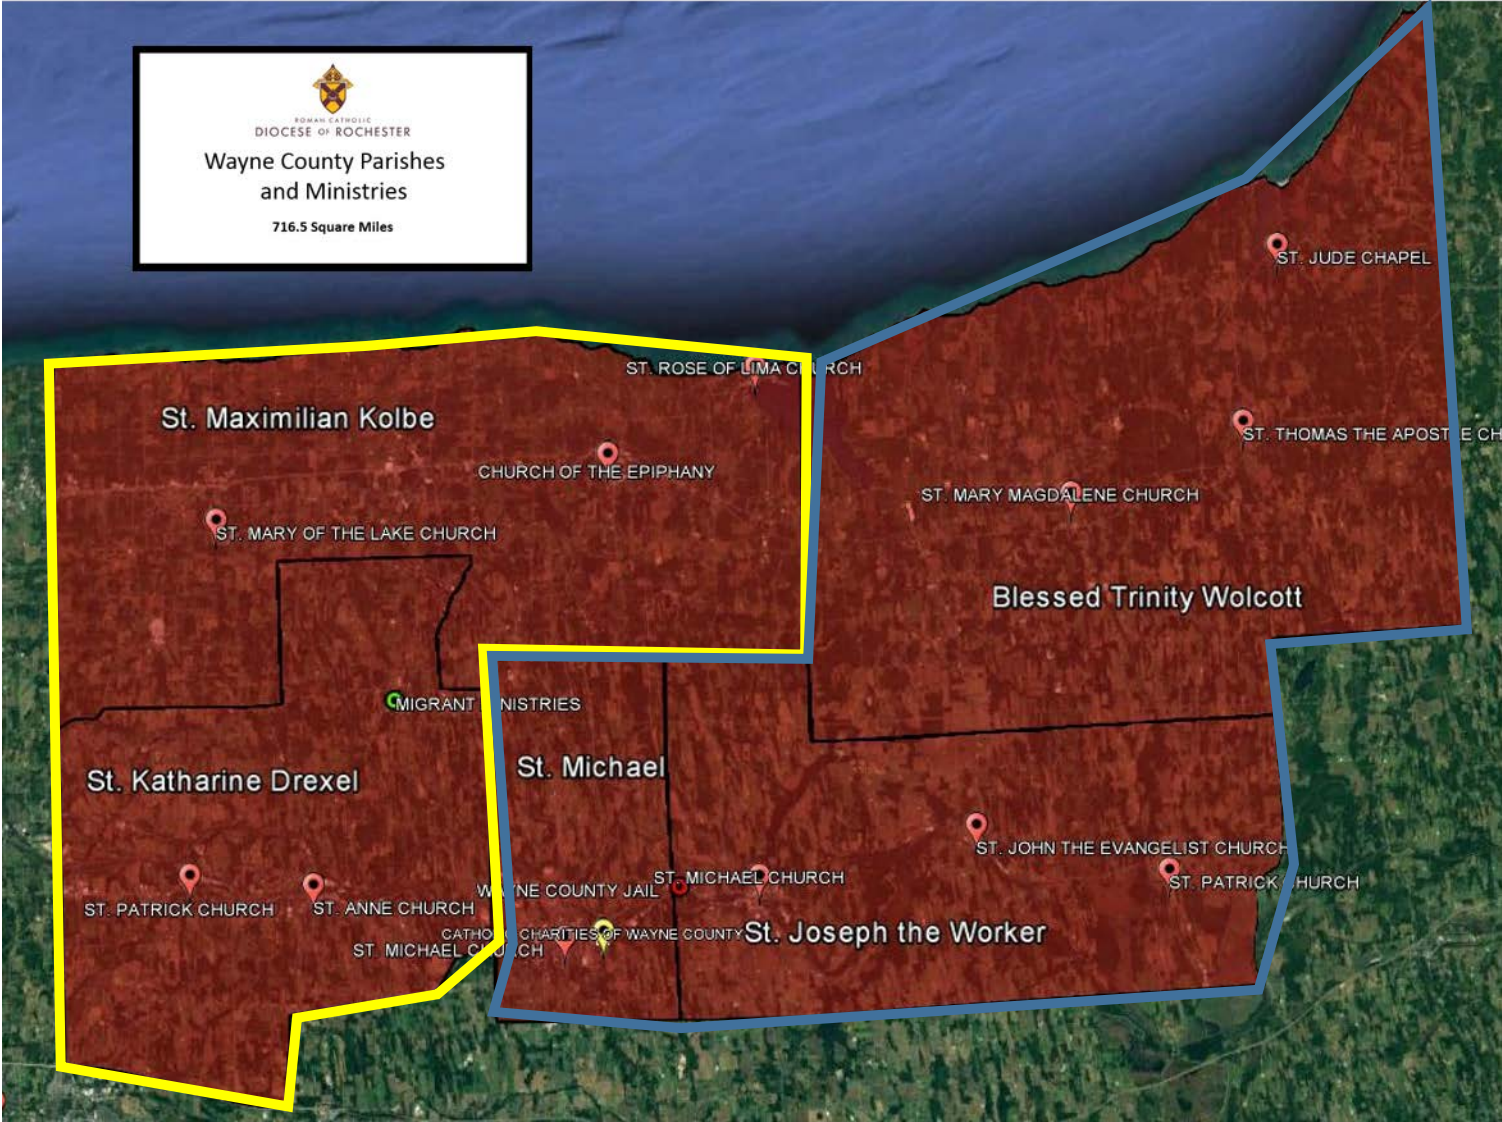

Configuration Scenario of 2 Pastors and 2 Parochial Vicars – Cluster SMK and CCBT; Cluster SKD, SM, and SJW

Configuration Scenario of 2 Pastors and 2 Parochial Vicars –
Cluster SKD and SMK; Cluster CCBT, SJW, and SM

Configuration Scenario of 3 Pastors and 1 Parochial Vicar –
Cluster SKD and SM; Cluster SJW and CCBT; Keep SMK the same

Configuration Scenario of 3 Pastors and 1 Parochial Vicar –
Cluster SMK and SKD; Cluster CCBT and SJW; Keep SM the same