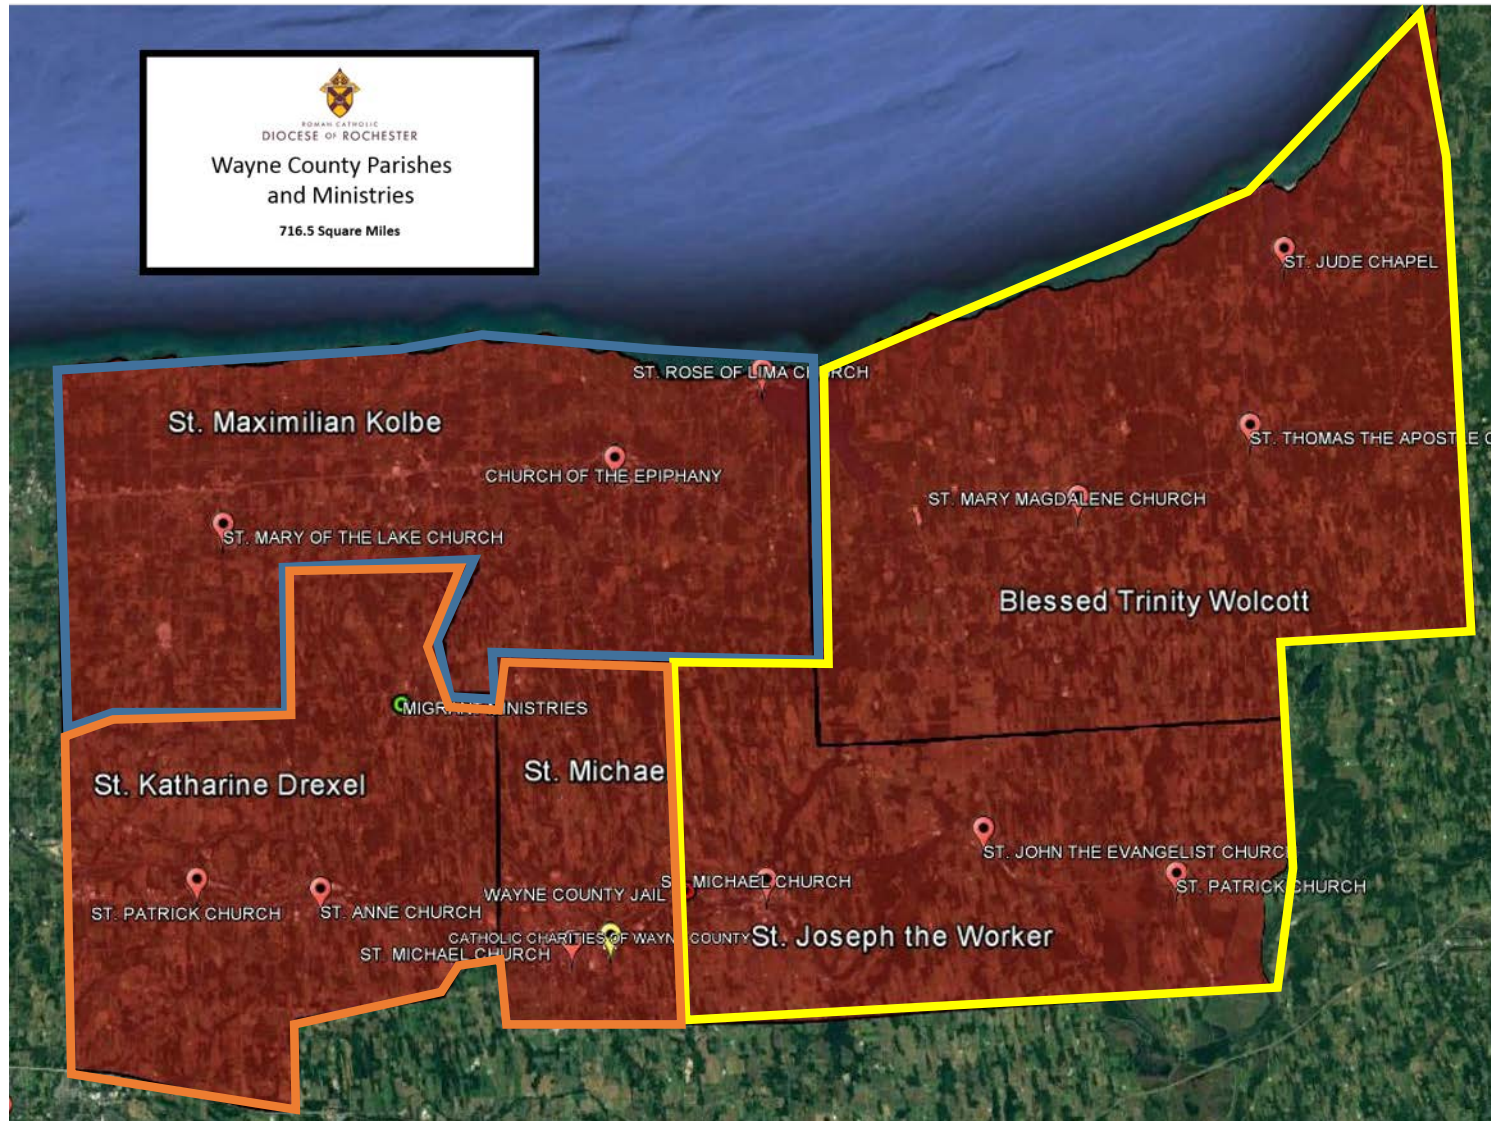

Configuration Scenario of 2 Pastors and 2 Parochial Vicars – Cluster SMK and CCBT; Cluster SKD, SM, and SJW

Configuration Scenario of 2 Pastors and 2 Parochial Vicars –
Cluster SKD and SMK; Cluster CCBT, SJW, and SM

Configuration Scenario of 3 Pastors and 1 Parochial Vicar –
Cluster SKD and SM; Cluster SJW and CCBT; Keep SMK the same

Configuration Scenario of 3 Pastors and 1 Parochial Vicar –
Cluster SMK and SKD; Cluster CCBT and SJW; Keep SM the same